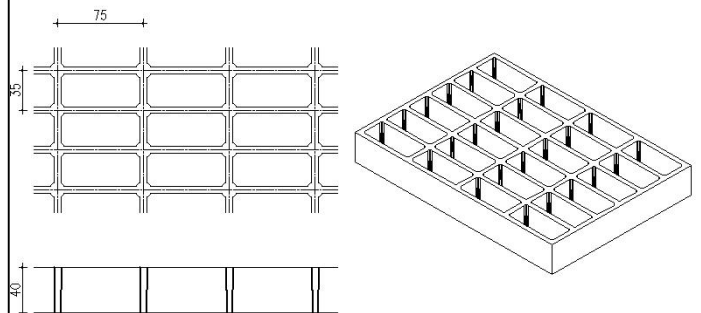

FRP Grating

Bar Centres – 40 x 40mm Thickness – 40mm

Bar Centres – 45 x 45mm Thickness – 50mm

Bar Centres – 45 x 45mm Thickness – 60mm

Bar Centres – 34.5 x 34.5mm Thickness – 80mm

Bar Centres – 35 x 75mm Thickness – 40mm