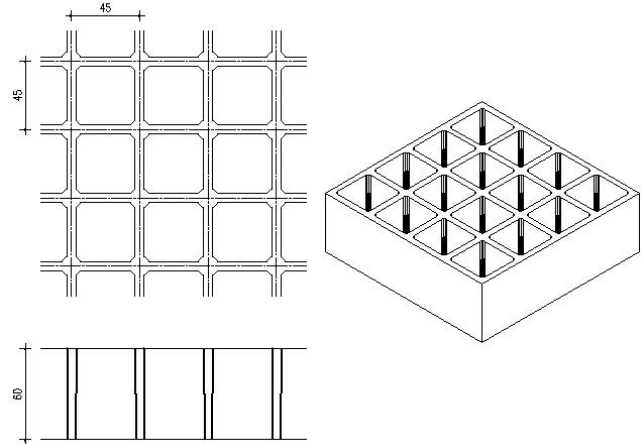

FRP Grating

Bar Centres – 40 x 40mm Thickness – 40mm

Bar Centres – 45 x 45mm Thickness – 50mm

Bar Centres – 45 x 45mm Thickness – 60mm

Bar Centres – 34.5 x 34.5mm Thickness – 80mm

Bar Centres – 35 x 75mm Thickness – 40mm