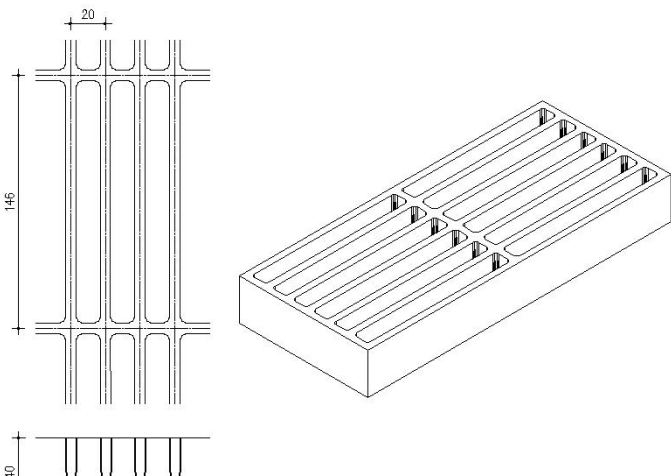

FRP Grating

Bar Centres – 40 x 40mm Thickness – 40mm

Bar Centres – 45 x 45mm Thickness – 50mm

Bar Centres – 45 x 45mm Thickness – 60mm

Bar Centres – 34.5 x 34.5mm Thickness – 80mm

Bar Centres – 35 x 75mm Thickness – 40mm