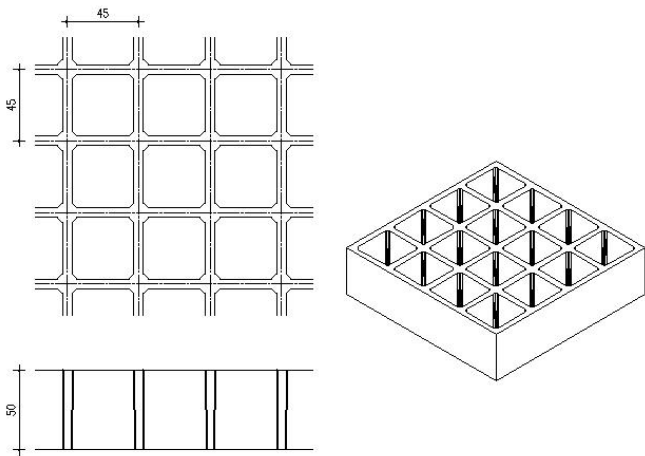

FRP Grating

Bar Centres – 40 x 40mm Thickness – 40mm

Bar Centres – 45 x 45mm Thickness – 50mm

Bar Centres – 45 x 45mm Thickness – 60mm

Bar Centres – 34.5 x 34.5mm Thickness – 80mm

Bar Centres – 35 x 75mm Thickness – 40mm