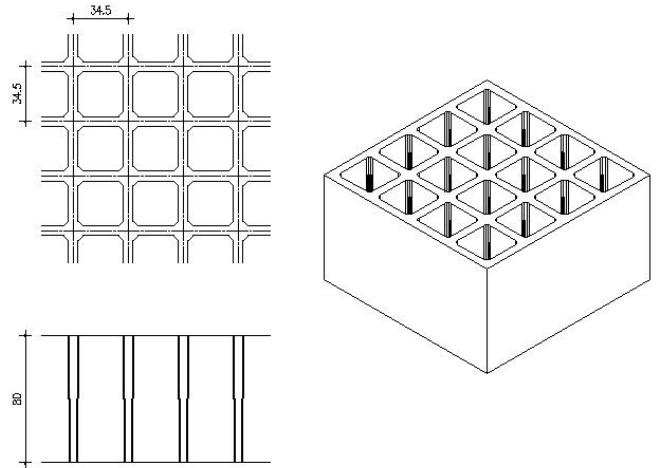

FRP Grating

Bar Centres – 40 x 40mm Thickness – 40mm

Bar Centres – 45 x 45mm Thickness – 50mm

Bar Centres – 45 x 45mm Thickness – 60mm

Bar Centres – 34.5 x 34.5mm Thickness – 80mm

Bar Centres – 35 x 75mm Thickness – 40mm