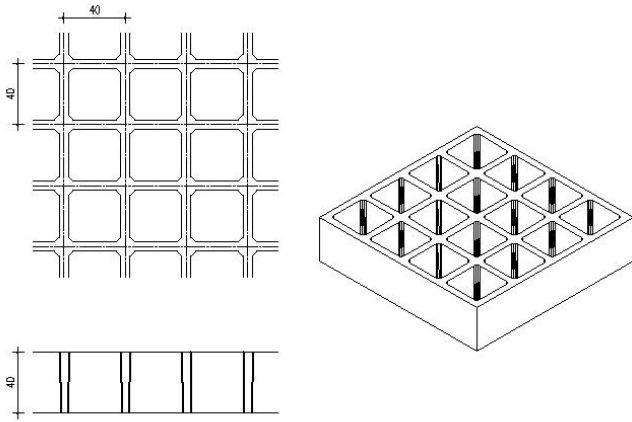

FRP Grating

Bar Centres – 40 x 40mm Thickness – 40mm

Bar Centres – 45 x 45mm Thickness – 50mm

Bar Centres – 45 x 45mm Thickness – 60mm

Bar Centres – 34.5 x 34.5mm Thickness – 80mm

Bar Centres – 35 x 75mm Thickness – 40mm