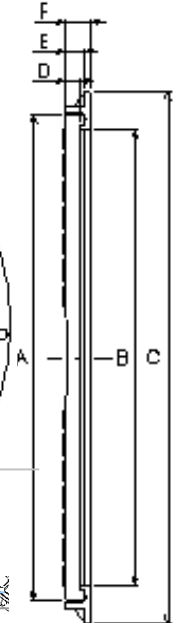

MP-600T

Ø	A	B	C	D	E	F	Cover kg	Load kg
Ø600	660	600	750	25	34	49	25.3	10,000

10,000kg CAPACITY

MP-600RT

Ø	A	B	C	D	E	F	Cover kg	Load kg
Ø600	660	600	750	25	34	49	25.9	10,000

Bolt-down cover

MP-750T

Ø	A	B	C	D	E	F	Cover kg	Load kg
Ø750	810	750	900	27	34	49	33.7	10,000

10,000kg CAPACITY

MP-750RT

Ø	A	B	C	D	E	F	Cover kg	Load kg
Ø750	810	750	900	27	34	49	34.5	10,000

Bolt-down cover

MP-900T

Ø	A	B	C	D	E	F	Cover kg	Load kg
Ø900	960	900	1050	28	36	51	48.3	10,000

10,000kg CAPACITY

MP-900RT

Ø	A	B	C	D	E	F	Cover kg	Load kg
Ø900	960	900	1050	28	36	51	49.3	10,000

Bolt-down cover

FRP Access Covers