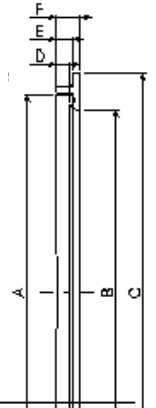

MP-600T

Ø	A	B	C	D	E	F	Cover kg	Load kg
Ø600	660	600	750	25	34	49	25.3	10,000

10,000kg CAPACITY

MP-600RT

Ø	A	B	C	D	E	F	Cover kg	Load kg
Ø600	660	600	750	25	34	49	25.9	10,000

Bolt-down cover

MP-750T

Ø	A	B	C	D	E	F	Cover kg	Load kg
Ø750	810	750	900	27	34	49	33.7	10,000

10,000kg CAPACITY

MP-750RT

Ø	A	B	C	D	E	F	Cover kg	Load kg
Ø750	810	750	900	27	34	49	34.5	10,000

Bolt-down cover

MP-900T

Ø	A	B	C	D	E	F	Cover kg	Load kg
Ø900	960	900	1050	28	36	51	48.3	10,000

10,000kg CAPACITY

MP-900RT

Ø	A	B	C	D	E	F	Cover kg	Load kg
Ø900	960	900	1050	28	36	51	49.3	10,000

Bolt-down cover

FRP Access Covers