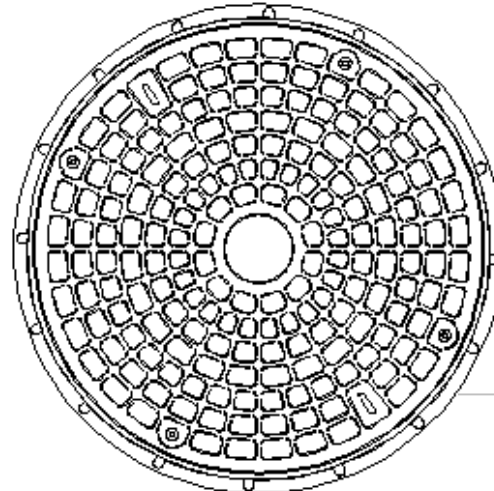

MP-600T

Ø	A	B	C	D	E	F	Cover kg	Load kg
Ø600	660	600	750	25	34	49	25.3	10,000

10,000kg CAPACITY

MP-600RT

Ø	A	B	C	D	E	F	Cover kg	Load kg
Ø600	660	600	750	25	34	49	25.9	10,000

Bolt-down cover

MP-750T

Ø	A	B	C	D	E	F	Cover kg	Load kg
Ø750	810	750	900	27	34	49	33.7	10,000

10,000kg CAPACITY

MP-750RT

Ø	A	B	C	D	E	F	Cover kg	Load kg
Ø750	810	750	900	27	34	49	34.5	10,000

Bolt-down cover

MP-900T

Ø	A	B	C	D	E	F	Cover kg	Load kg
Ø900	960	900	1050	28	36	51	48.3	10,000

10,000kg CAPACITY

MP-900RT

Ø	A	B	C	D	E	F	Cover kg	Load kg
Ø900	960	900	1050	28	36	51	49.3	10,000

Bolt-down cover

FRP Access Covers